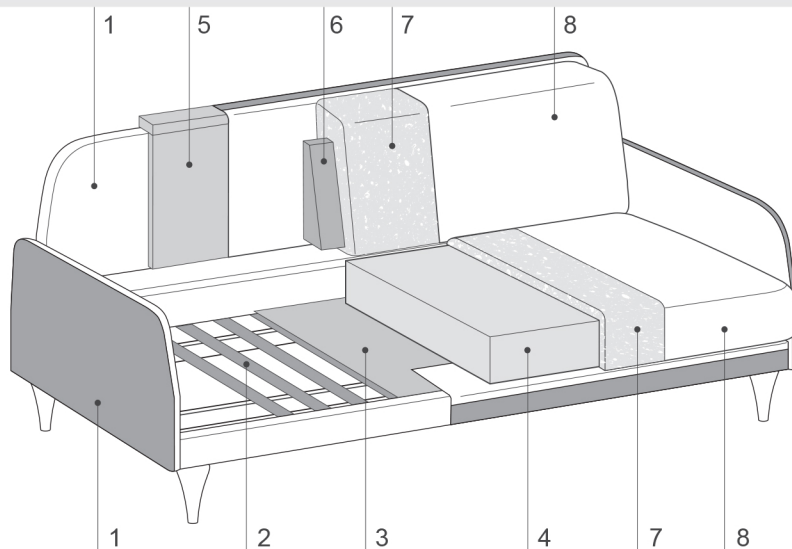

Optional Bamboo feet in black metal (ME09).

Dimensions:

Seat height from ground cm. 43

Seat depth cm. 62

Back structure height cm. 81

Feet height cm. 13

Elliot mix

Centrale 1 posto