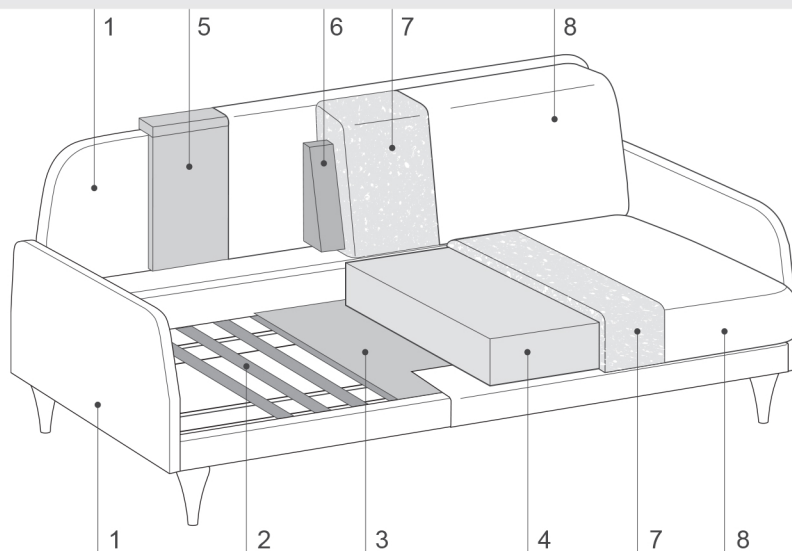

Optional Bamboo feet in black metal (ME09).

Dimensions:

Seat height from ground cm. 43

Seat depth cm. 62

Back structure height cm. 81

Feet height cm. 13

Centrale 1 posto

1-er central element