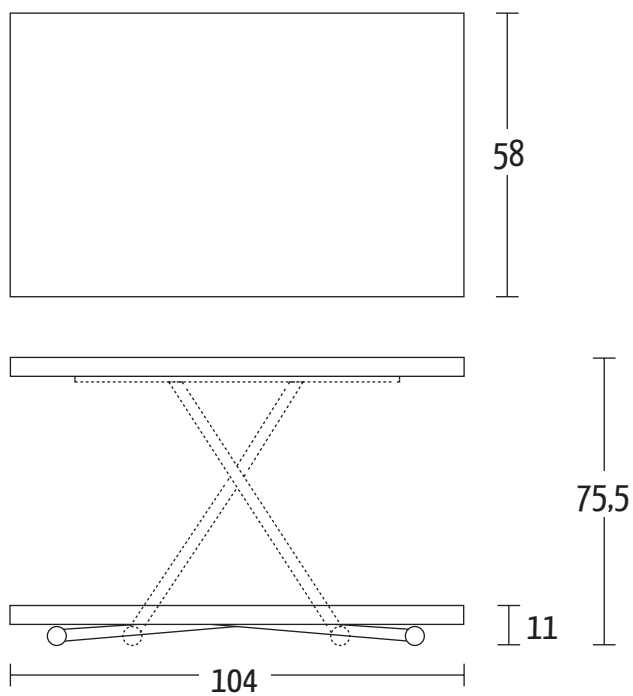

GENIALE 104

Design Altacom

Misure (cm)