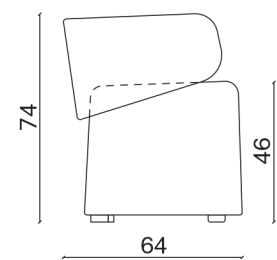

# Poltrona ORIGIN / ORIGIN *armchair*

NOVAMOBILI

design by Makoto Kawamoto

misure L x H x P cm /  
dimensions W x H x D cm

63 x 74 x 64

kg. 14,6

Poltrona non sfoderabile. /  
*Armchair non-removable upholstery.*

Vista laterale /  
Side view

Vista frontale /  
Front view

Vista in pianta /  
Plan view