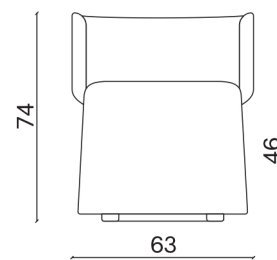

# Poltrona ORIGIN / ORIGIN *armchair*

NOVAMOBILI

design by Makoto Kawamoto

misure L x H x P cm /  
dimensions W x H x D cm

63 x 74 x 64

kg. 14,6

Poltrona non sfoderabile. /  
*Armchair non-removable upholstery.*

Vista laterale /  
Side view

Vista frontale /  
Front view

Vista in pianta /  
Plan view